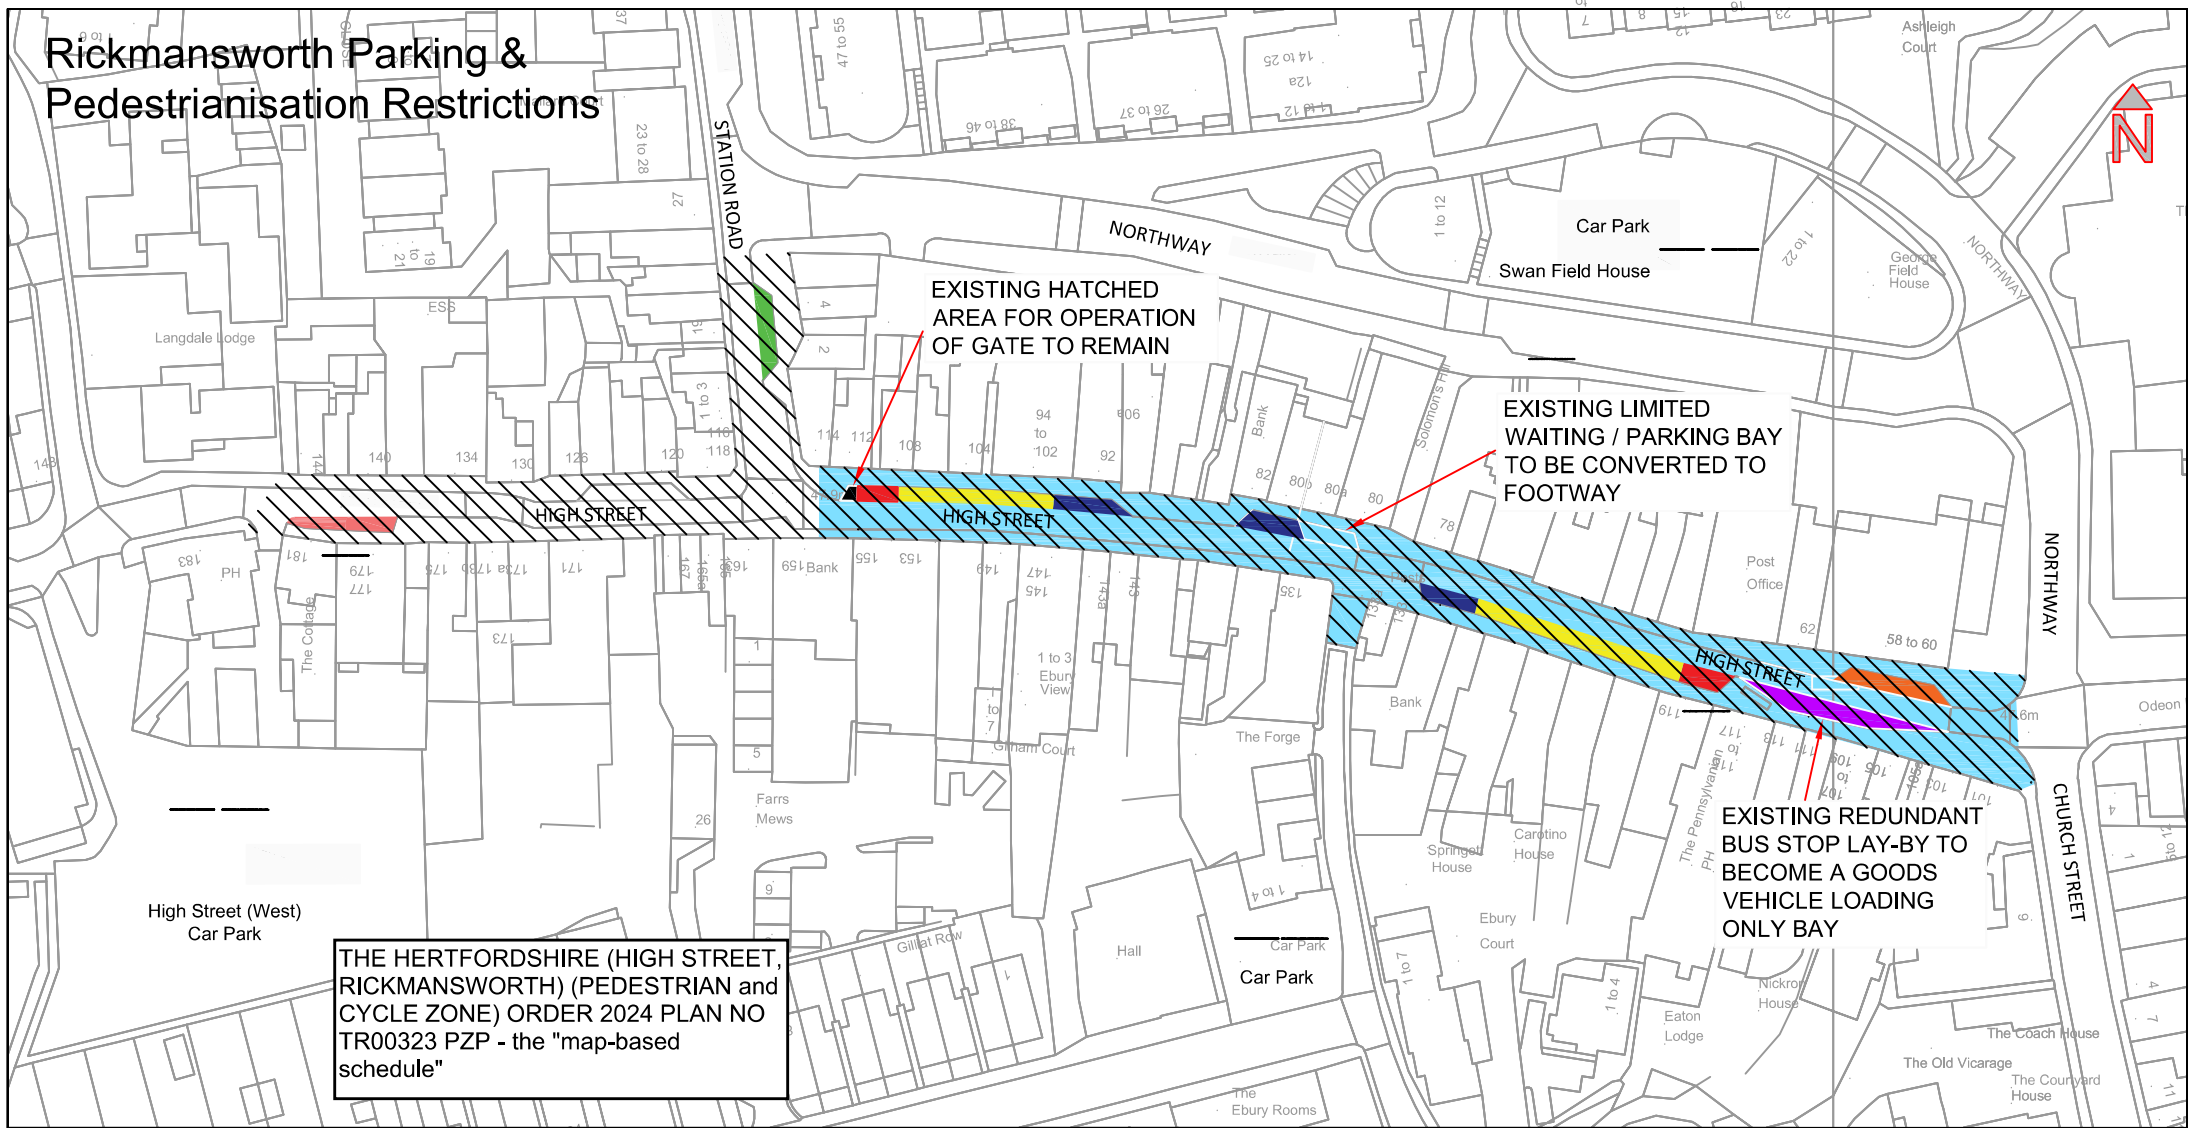

Rickmansworth Parking & Pedestrianisation Restrictions

	DISABLED BADGE HOLDERS BAYS Disabled badge holders only Mon - Fri 6am-6am next day & Sat 6am-10am. Max stay 3 hours. HS Permit holders Sat 10am - Mon 6am.
	Disabled badge holders only at all times. Max stay 3 hours.
	LOADING BAYS Loading Mon-Fri 6am-6am next day & Sat 6am-10am. HS Permit holders Sat 10am - Mon 6am
	Loading only Mon-Sat 7am-6:30pm Parking at other times.

	LOADING & TAXI BAY Taxis Mon-Fri 6pm-6am next day. Loading only Mon-Fri 6am-6pm & Sat 6am-10am. HS Permit holders only Sat 10am - Mon 6am.
	LIMITED WAITING PARKING & PARKING BAY 20mins Parking Mon-Fri 6am-6pm & Sat 6am - 10am. No return within 1 hour. Parking Mon-Fri 6pm-6am next day HS Permit holders only Sat 10am -Mon 6am
	GOODS VEHICLE LOADING BAY Mon - Fri 6am - 6pm & Sat 6am - 10am HS Permit holders only Sat 10am -Mon 6am

	Restricted parking ZONE - No waiting and No Loading Except in signed bays.
	Pedestrian and Cycle Zone - No Motor Vehicles Sat 10am-Mon 6am Except for HS Permit Holders.

UPDATED PROPOSALS
OCTOBER 2023
Pedestrians & Cycles only
10am Saturday to 6am Monday